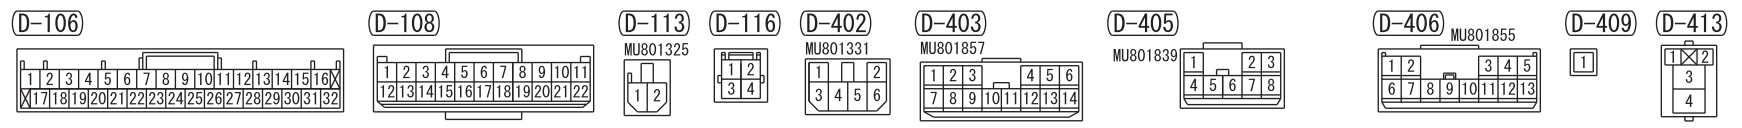

- NOTE
- *1: .CLOCK
.COLUMN SWITCH
.COMBINATION METER
.HANDS FREE-ECU
.KEY REMINDER SWITCH
.KOS&OSS-ECU
.RADIO AND CD PLAYER
.SPARE CONNECTOR (FOR AUDIO)
 - *2: .CLOCK
.COMBINATION METER
.CRUISE CONTROL SWITCH
.DRIVE MODE-SELECTOR
.GLOVE BOX LAMP
.HAZARD WARNING LAMP SWITCH
.HEADLAMP MANUAL LEVELLING SWITCH
.RADIO AND CD PLAYER
.SELECTOR LEVER ASSEMBLY
.SPARE CONNECTOR (FOR AUDIO)
.STEERING WHEEL MULTI-FUNCTION SWITCH

- .COLUMN SWITCH
- .COMBINATION METER
- .ETACS-ECU
- .SELECTOR LEVER ASSEMBLY
- .TRANSFER-ECU

Wire colour code
 B : Black LG : Light green G : Green L : Blue W : White Y : Yellow SB : Sky blue BR : Brown
 O : Orange GR : Grey R : Red P : Pink V : Violet PU : Purple SI : Silver BE : Beige