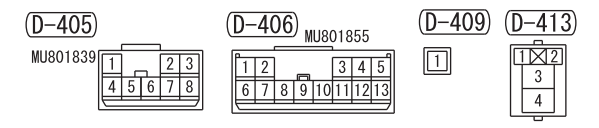

IGNITION SWITCH (IG2) OR IG2 RELAY

FUSIBLE LINK ②

- ASC OFF SWITCH
- CLOCK
- COMBINATION METER
- CRUISE CONTROL SWITCH
- DRIVE MODE-SELECTOR
- GLOVE BOX LAMP
- HAZARD WARNING LAMP SWITCH
- HEADLAMP MANUAL LEVELLING SWITCH
- RADIO AND CD PLAYER
- SELECTOR LEVER ASSEMBLY
- SPARE CONNECTOR (FOR AUDIO)
- STEERING WHEEL MULTI-FUNCTION SWITCH

J/B (FUSE ⑦) (FUSE ⑯)

Wire colour code
 B : Black LG : Light green G : Green L : Blue W : White Y : Yellow SB : Sky blue BR : Brown
 O : Orange GR : Grey R : Red P : Pink V : Violet PU : Purple SI : Silver BE : Beige