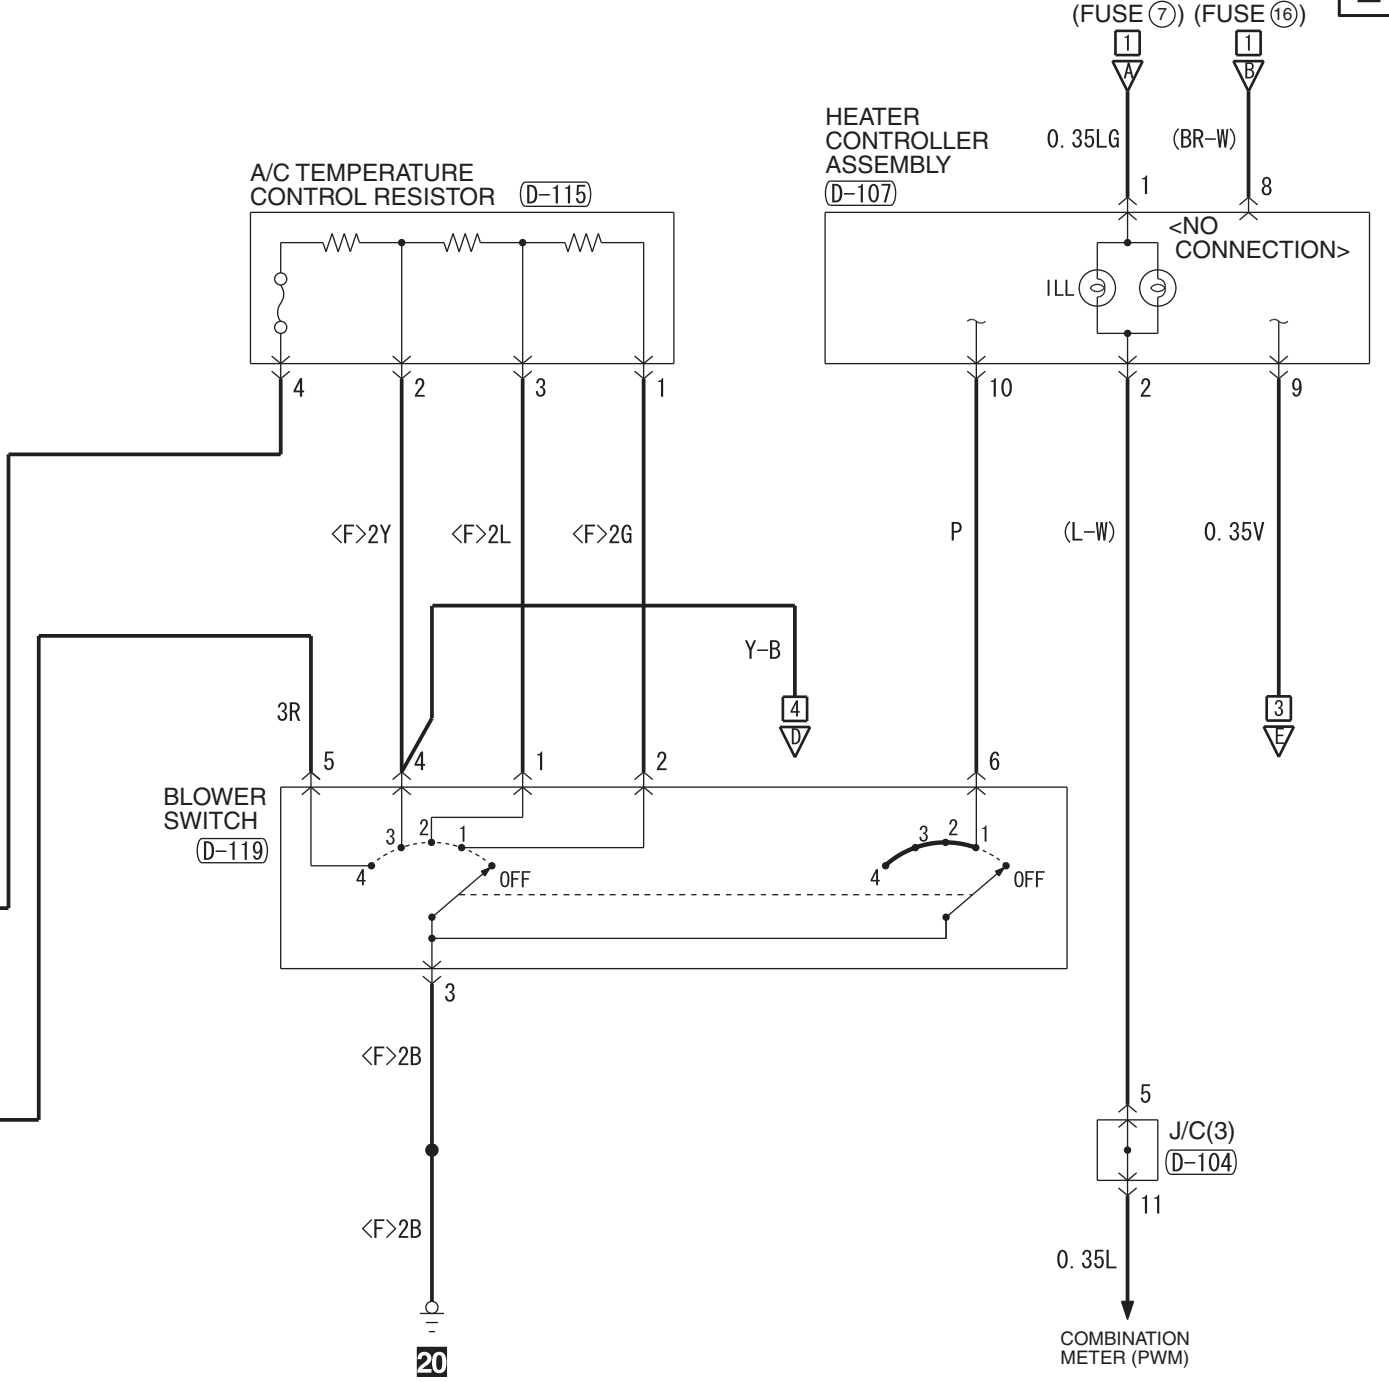

IGNITION SWITCH (IG2) OR IG2 RELAY

FUSIBLE LINK ②

- ASC OFF SWITCH
- CLOCK
- COMBINATION METER
- CRUISE CONTROL SWITCH
- DRIVE MODE-SELECTOR
- GLOVE BOX LAMP
- HAZARD WARNING LAMP SWITCH
- HEADLAMP MANUAL LEVELLING SWITCH
- RADIO AND CD PLAYER
- SELECTOR LEVER ASSEMBLY
- SPARE CONNECTOR (FOR AUDIO)
- STEERING WHEEL MULTI-FUNCTION SWITCH

J/B (FUSE ⑦) (FUSE ⑯)

Wire colour code
 B : Black LG : Light green G : Green L : Blue W : White Y : Yellow SB : Sky blue BR : Brown
 O : Orange GR : Grey R : Red P : Pink V : Violet PU : Purple SI : Silver BE : Beige