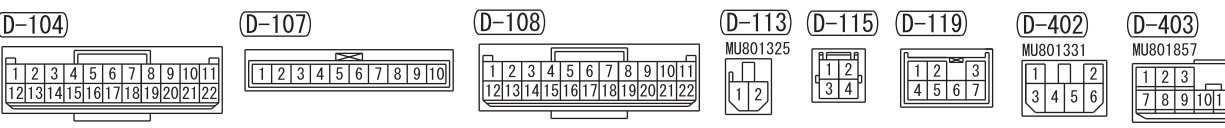

IGNITION SWITCH (IG2) OR IG2 RELAY

FUSIBLE LINK ②

- ASC OFF SWITCH
- CLOCK
- COMBINATION METER
- CRUISE CONTROL SWITCH
- DRIVE MODE-SELECTOR
- GLOVE BOX LAMP
- HAZARD WARNING LAMP SWITCH
- HEADLAMP MANUAL LEVELLING SWITCH
- RADIO AND CD PLAYER
- SELECTOR LEVER ASSEMBLY
- SPARE CONNECTOR (FOR AUDIO)
- STEERING WHEEL MULTI-FUNCTION SWITCH

J/B (FUSE ⑦) (FUSE ⑯)

Wire colour code
 B : Black LG : Light green G : Green L : Blue W : White Y : Yellow SB : Sky blue BR : Brown
 O : Orange GR : Grey R : Red P : Pink V : Violet PU : Purple SI : Silver BE : Beige