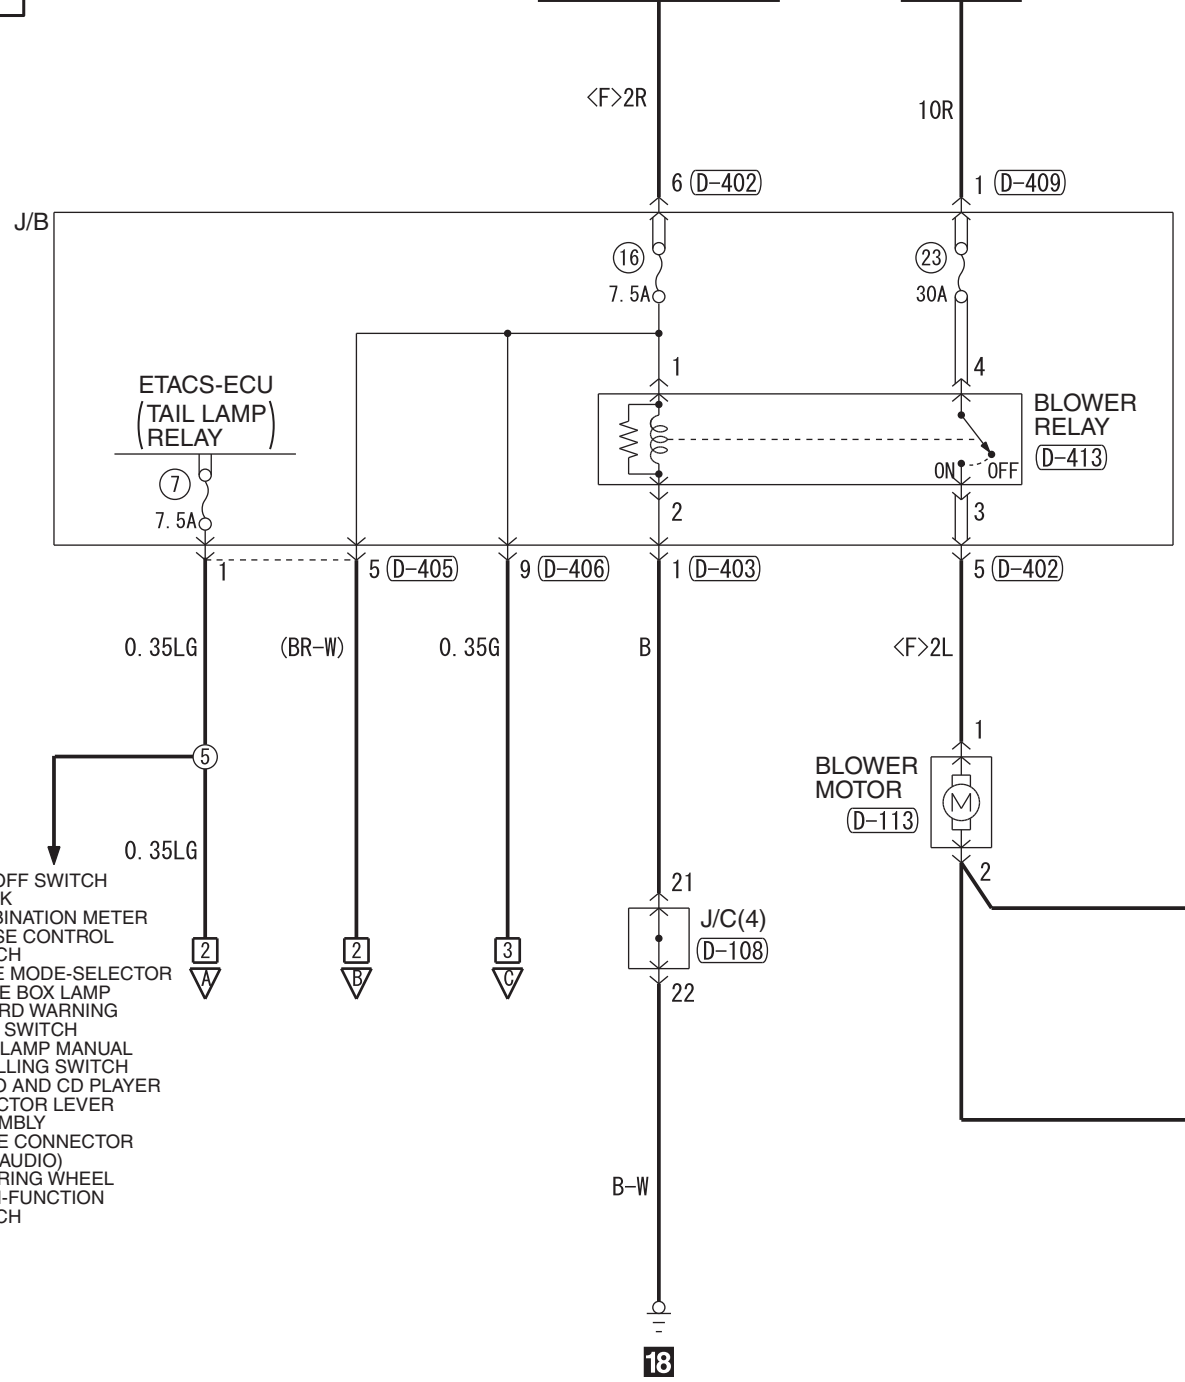

IGNITION SWITCH (IG2) OR IG2 RELAY

FUSIBLE LINK ②

- ASC OFF SWITCH
- CLOCK
- COMBINATION METER
- CRUISE CONTROL SWITCH
- DRIVE MODE-SELECTOR
- GLOVE BOX LAMP
- HAZARD WARNING LAMP SWITCH
- HEADLAMP MANUAL LEVELLING SWITCH
- RADIO AND CD PLAYER
- SELECTOR LEVER ASSEMBLY
- SPARE CONNECTOR (FOR AUDIO)
- STEERING WHEEL MULTI-FUNCTION SWITCH

J/B (FUSE ⑦) (FUSE ⑯)

Wire colour code
 B : Black LG : Light green G : Green L : Blue W : White Y : Yellow SB : Sky blue BR : Brown
 O : Orange GR : Grey R : Red P : Pink V : Violet PU : Purple SI : Silver BE : Beige