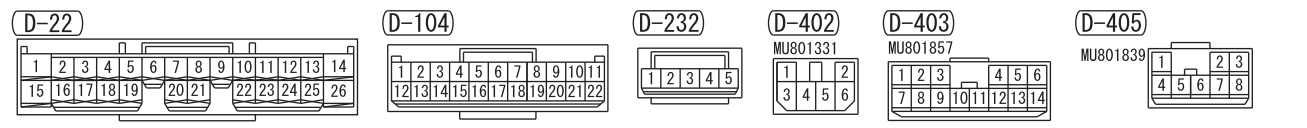

- A/C-ECU
- COMBINATION METER
- CRUISE CONTROL SWITCH
- DRIVE MODE-SELECTOR
- GLOVE BOX LAMP
- HAZARD INDICATOR ASSEMBLY
- HAZARD WARNING LAMP SWITCH
- HEADLAMP MANUAL LEVELLING SWITCH
- HEATER CONTROLLER ASSEMBLY
- MULTIVISION DISPLAY
- RADIO AND CD PLAYER
- REAR DIFFERENTIAL LOCK SWITCH
- SELECTOR LEVER ASSEMBLY
- SPARE CONNECTOR (FOR AUDIO)
- STEERING WHEEL MULTI-FUNCTION SWITCH

Wire colour code
 B : Black LG : Light green G : Green L : Blue W : White Y : Yellow SB : Sky blue BR : Brown
 O : Orange GR : Grey R : Red P : Pink V : Violet PU : Purple SI : Silver BE : Beige