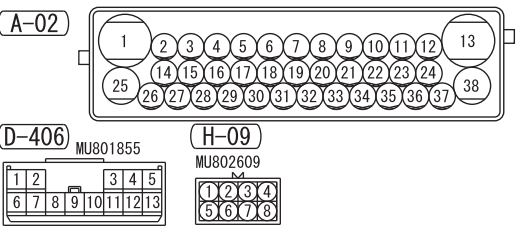

- A/C-ECU
- COMBINATION METER
- CRUISE CONTROL SWITCH
- DRIVE MODE-SELECTOR
- GLOVE BOX LAMP
- HAZARD INDICATOR ASSEMBLY
- HAZARD WARNING LAMP SWITCH
- HEADLAMP MANUAL LEVELLING SWITCH
- HEATER CONTROLLER ASSEMBLY
- MULTIVISION DISPLAY
- RADIO AND CD PLAYER
- REAR DIFFERENTIAL LOCK SWITCH
- SELECTOR LEVER ASSEMBLY
- SPARE CONNECTOR (FOR AUDIO)
- STEERING WHEEL MULTI-FUNCTION SWITCH

Wire colour code
 B : Black LG : Light green G : Green L : Blue W : White Y : Yellow SB : Sky blue BR : Brown
 O : Orange GR : Grey R : Red P : Pink V : Violet PU : Purple SI : Silver BE : Beige