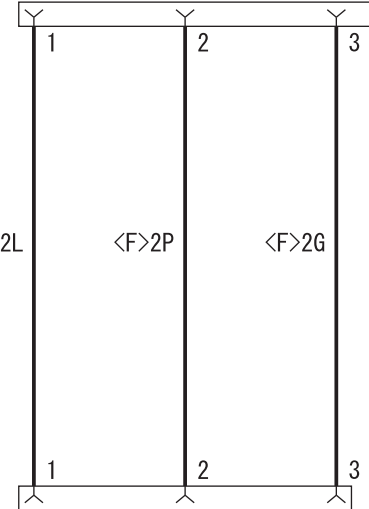

SPARE CONNECTOR (FOR TRAILER) (A-18)