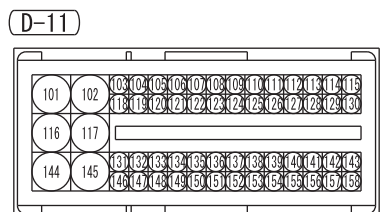

- A/C-ECU
- COLUMN SWITCH
- COMBINATION METER
- SELECTOR LEVER ASSEMBLY
- TRANSFER-ECU

NOTE
 *1: 4G6
 *2: 4D5
 *3: <4G6>

- AIR FLOW SENSOR
- CAMSHAFT POSITION SENSOR
- CRANK ANGLE SENSOR
- FRONT OXYGEN SENSOR
- NO.1 TO NO.4 INJECTOR
- PURGE CONTROL SOLENOID VALVE
- THROTTLE VALVE
- CONTROL SERVO RELAY
- VEHICLE SPEED SENSOR

- AIR FLOW SENSOR
- GLOW PLUG RELAY
- THROTTLE SOLENOID VALVE
- VARIABLE GEOMETRY CONTROL SOLENOID VALVE
- VEHICLE SPEED SENSOR

Wire colour code
 B : Black LG : Light green G : Green L : Blue W : White
 Y : Yellow SB : Sky blue BR : Brown O : Orange GR : Grey
 R : Red P : Pink V : Violet PU : Purple SI : Silver BE : Beige