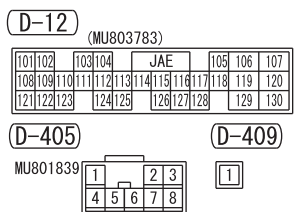

- A/C-ECU
- COLUMN SWITCH
- COMBINATION METER
- SELECTOR LEVER ASSEMBLY
- TRANSFER-ECU

NOTE
 *1: 4G6
 *2: 4D5
 *3: <4G6>

- AIR FLOW SENSOR
- CAMSHAFT POSITION SENSOR
- CRANK ANGLE SENSOR
- FRONT OXYGEN SENSOR
- NO.1 TO NO.4 INJECTOR
- PURGE CONTROL SOLENOID VALVE
- THROTTLE VALVE
- CONTROL SERVO RELAY
- VEHICLE SPEED SENSOR

- AIR FLOW SENSOR
- GLOW PLUG RELAY
- THROTTLE SOLENOID VALVE
- VARIABLE GEOMETRY CONTROL SOLENOID VALVE
- VEHICLE SPEED SENSOR

Wire colour code
 B : Black LG : Light green G : Green L : Blue W : White
 Y : Yellow SB : Sky blue BR : Brown O : Orange GR : Grey
 R : Red P : Pink V : Violet PU : Purple SI : Silver BE : Beige