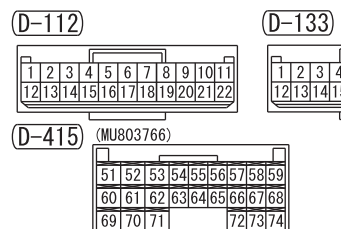

- A/C-ECU
- COLUMN SWITCH
- COMBINATION METER
- SELECTOR LEVER ASSEMBLY
- TRANSFER-ECU

NOTE
 *1: 4G6
 *2: 4D5
 *3: <4G6>

- AIR FLOW SENSOR
- CAMSHAFT POSITION SENSOR
- CRANK ANGLE SENSOR
- FRONT OXYGEN SENSOR
- NO.1 TO NO.4 INJECTOR
- PURGE CONTROL SOLENOID VALVE
- THROTTLE VALVE
- CONTROL SERVO RELAY
- VEHICLE SPEED SENSOR

- AIR FLOW SENSOR
- GLOW PLUG RELAY
- THROTTLE SOLENOID VALVE
- VARIABLE GEOMETRY CONTROL SOLENOID VALVE
- VEHICLE SPEED SENSOR

Wire colour code
 B : Black LG : Light green G : Green L : Blue W : White
 Y : Yellow SB : Sky blue BR : Brown O : Orange GR : Grey
 R : Red P : Pink V : Violet PU : Purple SI : Silver BE : Beige