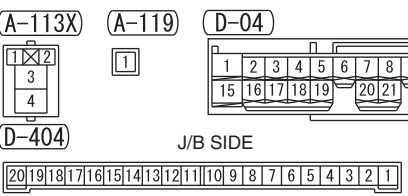

- A/C-ECU
- COLUMN SWITCH
- COMBINATION METER
- SELECTOR LEVER ASSEMBLY
- TRANSFER-ECU

NOTE
 *1: 4G6
 *2: 4D5
 *3: <4G6>

- AIR FLOW SENSOR
- CAMSHAFT POSITION SENSOR
- CRANK ANGLE SENSOR
- FRONT OXYGEN SENSOR
- NO.1 TO NO.4 INJECTOR
- PURGE CONTROL SOLENOID VALVE
- THROTTLE VALVE
- CONTROL SERVO RELAY
- VEHICLE SPEED SENSOR

- AIR FLOW SENSOR
- GLOW PLUG RELAY
- THROTTLE SOLENOID VALVE
- VARIABLE GEOMETRY CONTROL SOLENOID VALVE
- VEHICLE SPEED SENSOR

Wire colour code
 B : Black LG : Light green G : Green L : Blue W : White
 Y : Yellow SB : Sky blue BR : Brown O : Orange GR : Grey
 R : Red P : Pink V : Violet PU : Purple SI : Silver BE : Beige