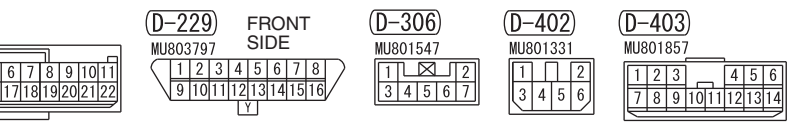

- A/C-ECU
- COLUMN SWITCH
- COMBINATION METER
- SELECTOR LEVER ASSEMBLY
- TRANSFER-ECU

NOTE
 *1: 4G6
 *2: 4D5
 *3: <4G6>

- AIR FLOW SENSOR
- CAMSHAFT POSITION SENSOR
- CRANK ANGLE SENSOR
- FRONT OXYGEN SENSOR
- NO.1 TO NO.4 INJECTOR
- PURGE CONTROL SOLENOID VALVE
- THROTTLE VALVE
- CONTROL SERVO RELAY
- VEHICLE SPEED SENSOR

- AIR FLOW SENSOR
- GLOW PLUG RELAY
- THROTTLE SOLENOID VALVE
- VARIABLE GEOMETRY CONTROL SOLENOID VALVE
- VEHICLE SPEED SENSOR

Wire colour code
 B : Black LG : Light green G : Green L : Blue W : White
 Y : Yellow SB : Sky blue BR : Brown O : Orange GR : Grey
 R : Red P : Pink V : Violet PU : Purple SI : Silver BE : Beige