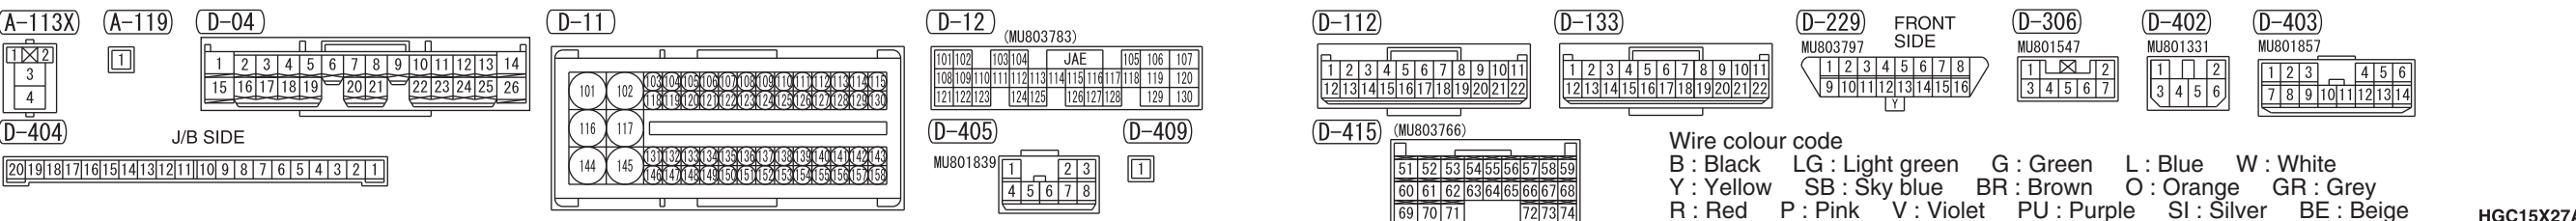

- A/C-ECU
- COLUMN SWITCH
- COMBINATION METER
- HAZARD INDICATOR ASSEMBLY
- SELECTOR LEVER ASSEMBLY
- STEERING WHEEL SENSOR
- TRANSFER-ECU

NOTE

- *1: 4G6
- *2: 4D5, 4N1
- *3: <4G6>
- AIR FLOW SENSOR
- CAMSHAFT POSITION SENSOR
- CRANK ANGLE SENSOR
- FRONT OXYGEN SENSOR
- NO.1 TO NO.4 INJECTOR
- PURGE CONTROL SOLENOID VALVE
- REAR OXYGEN SENSOR
- THROTTLE VALVE CONTROL SERVO RELAY
- VEHICLE SPEED SENSOR
- AIR FLOW SENSOR
- GLOW PLUG RELAY
- THROTTLE SOLENOID VALVE
- VARIABLE GEOMETRY CONTROL SOLENOID VALVE
- GLOW PLUG RELAY
- OIL FEEDER CONTROL UNIT
- VARIABLE GEOMETRY CONTROL SOLENOID VALVE

Wire colour code
 B : Black LG : Light green G : Green L : Blue W : White
 Y : Yellow SB : Sky blue BR : Brown O : Orange GR : Grey
 R : Red P : Pink V : Violet PU : Purple SI : Silver BE : Beige