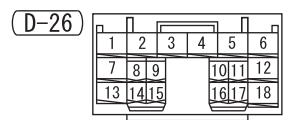

NOTE

*1 : ·AIR FLOW SENSOR
·CAMSHAFT POSITION SENSOR
·CRANK ANGLE SENSOR
·FRONT OXYGEN SENSOR
·PURGE CONTROL SOLENOID VALVE
·REAR OXYGEN SENSOR
·VEHICLE SPEED SENSOR

*2 : ·HIGH-MOUNTED STOP LAMP
·REAR COMBINATION LAMP (STOP)
·STOP LAMP RELAY