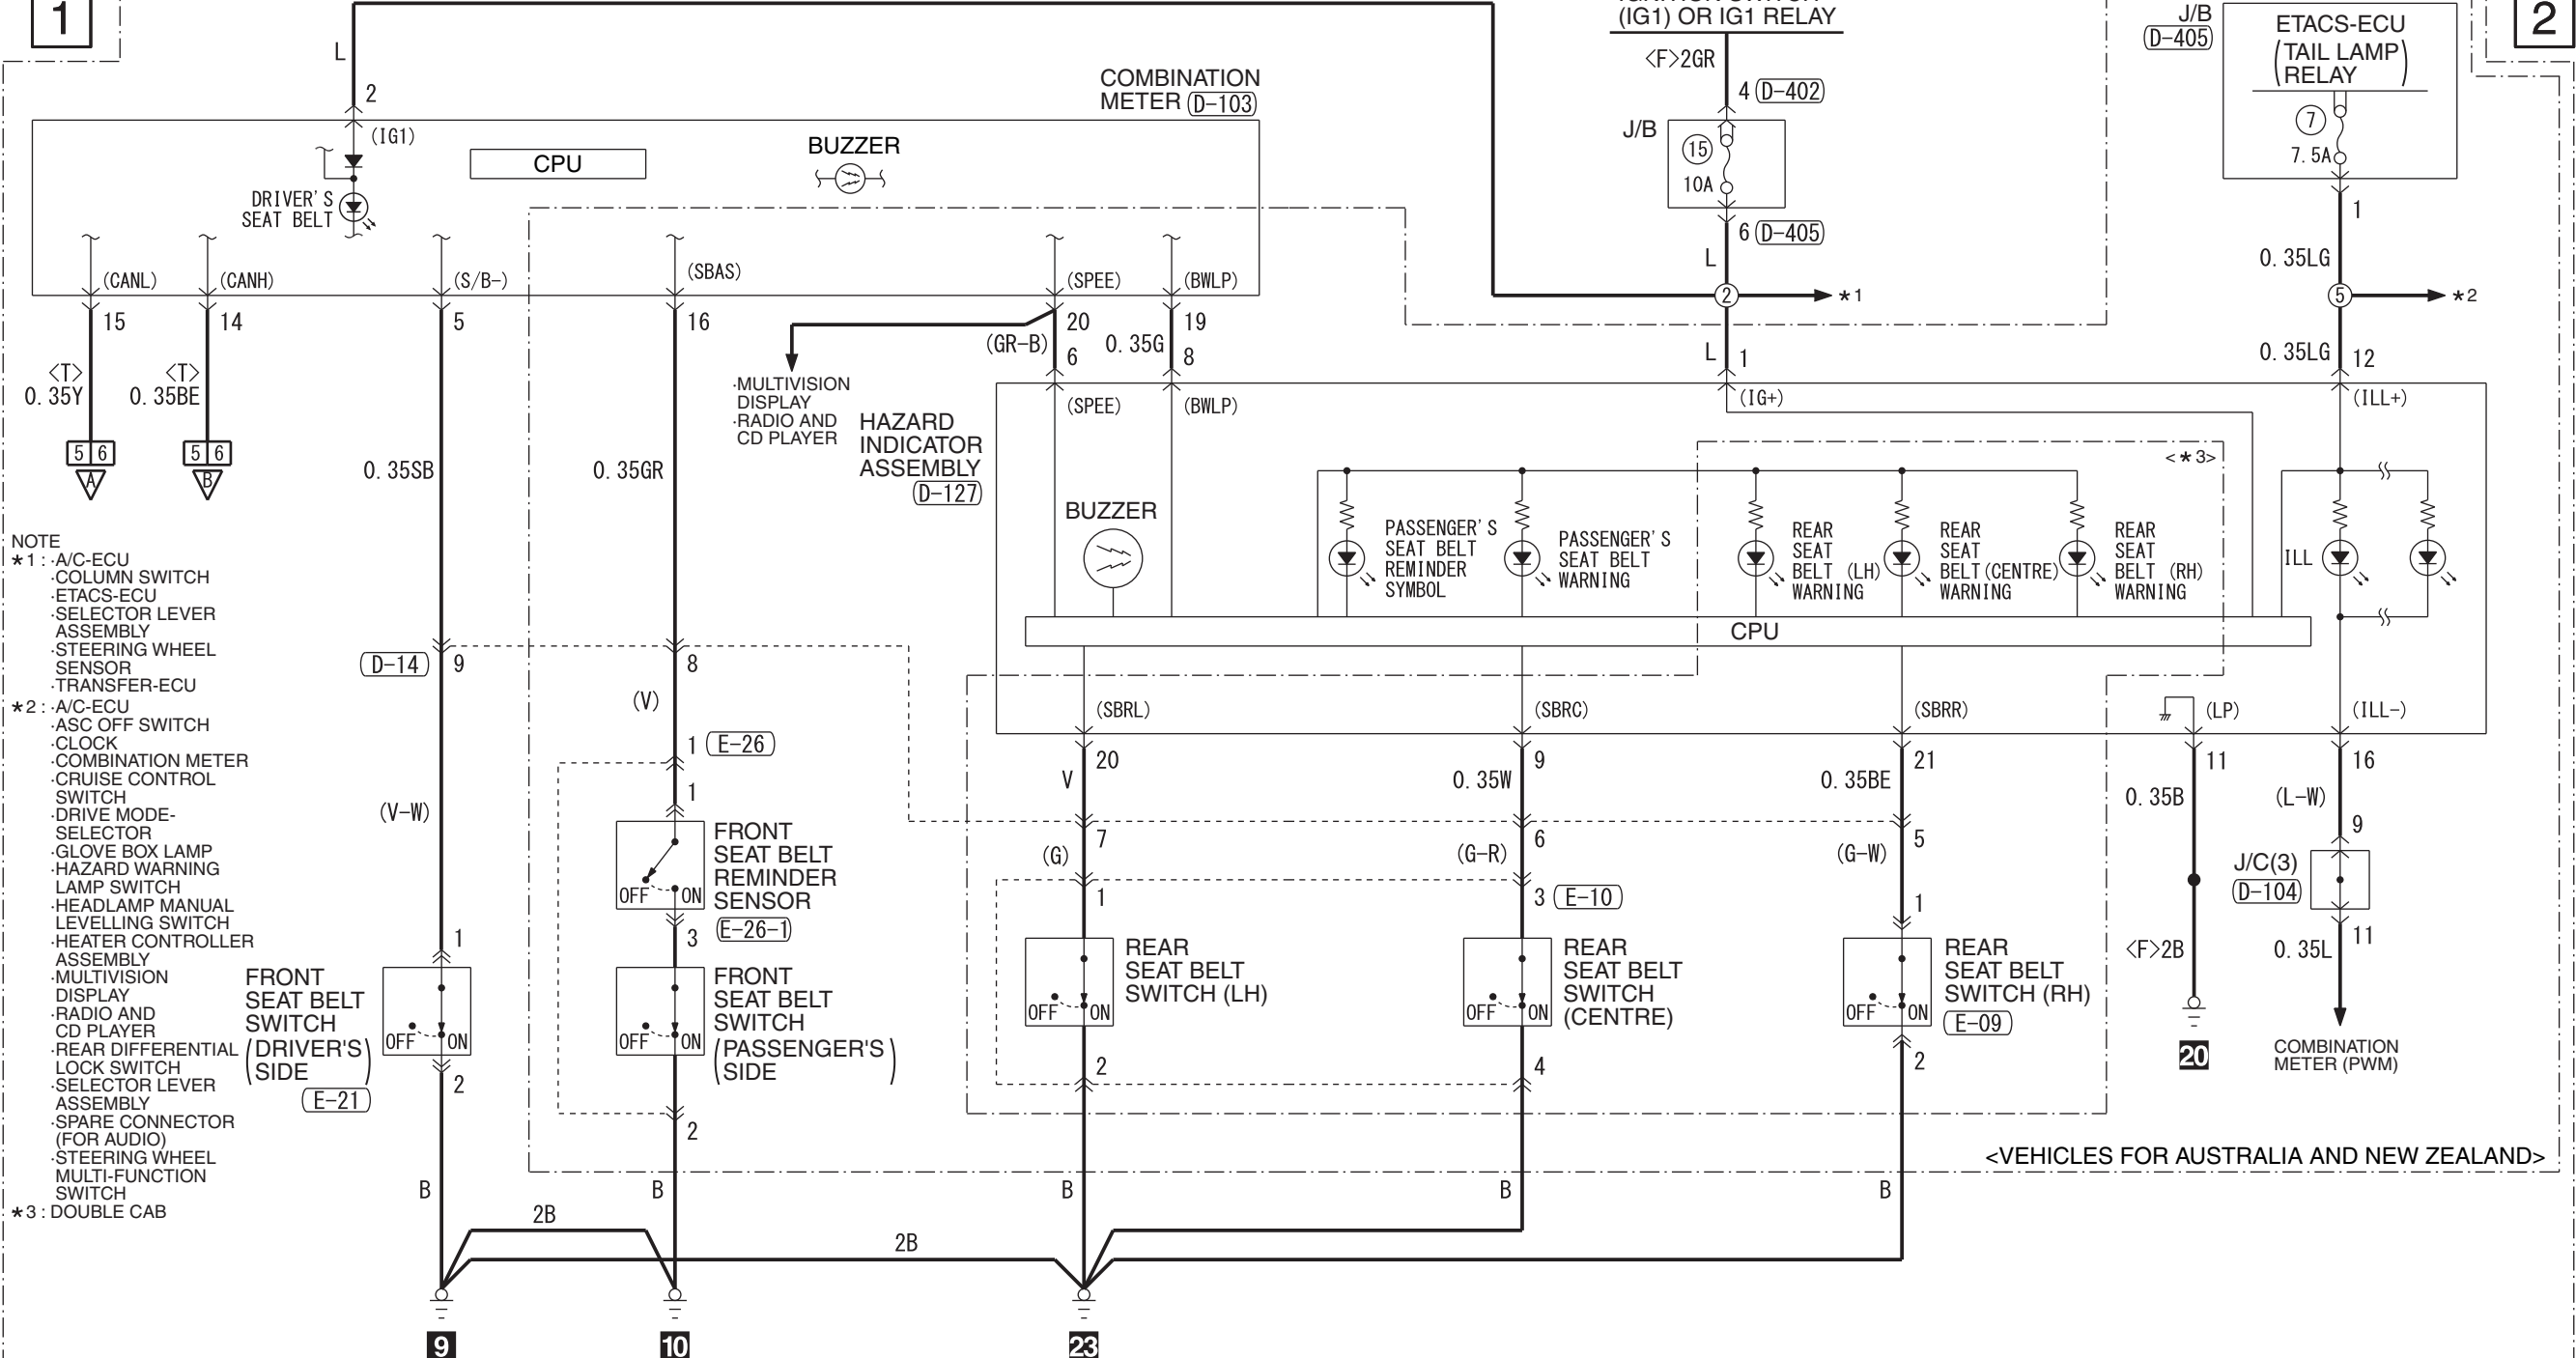

1

<SINGLE CAB, DOUBLE CAB>

2

- NOTE
- *1: A/C-ECU
COLUMN SWITCH
ETACS-ECU
SELECTOR LEVER ASSEMBLY
STEERING WHEEL SENSOR
TRANSFER-ECU
 - *2: A/C-ECU
ASC OFF SWITCH
CLOCK
COMBINATION METER
CRUISE CONTROL SWITCH
DRIVE MODE-SELECTOR
GLOVE BOX LAMP
HAZARD WARNING LAMP SWITCH
HEADLAMP MANUAL LEVELLING SWITCH
HEATER CONTROLLER ASSEMBLY
MULTIVISION DISPLAY
RADIO AND CD PLAYER
REAR DIFFERENTIAL LOCK SWITCH
SELECTOR LEVER ASSEMBLY
SPARE CONNECTOR (FOR AUDIO)
STEERING WHEEL MULTI-FUNCTION SWITCH
 - *3: DOUBLE CAB

Wire colour code
 B : Black LG : Light green G : Green L : Blue W : White Y : Yellow SB : Sky blue BR : Brown
 O : Orange GR : Grey R : Red P : Pink V : Violet PU : Purple SI : Silver BE : Beige