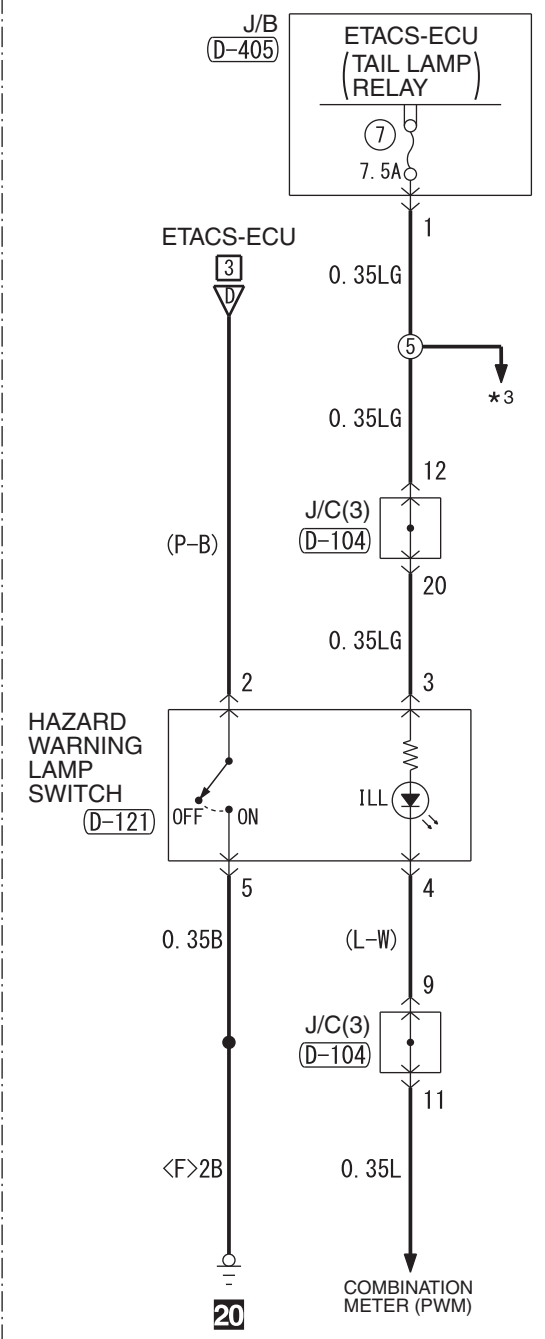

<DOOR MIRROR TYPE>

- NOTE
- *3: ·A/C-ECU
 - ASC OFF SWITCH
 - CLOCK
 - COMBINATION METER
 - CRUISE CONTROL SWITCH
 - HEADLAMP MANUAL LEVELLING SWITCH
 - HEATER CONTROL PANEL
 - MULTIVISION DISPLAY
 - RADIO AND CD PLAYER
 - SPARE CONNECTOR (FOR AUDIO)
 - STEERING WHEEL MULTI-FUNCTION SWITCH
 - *4: ·A/C-ECU
 - ASC OFF SWITCH
 - COMBINATION METER
 - CRUISE CONTROL SWITCH
 - DRIVE MODE-SELECTOR
 - GLOVE BOX LAMP
 - HEADLAMP MANUAL LEVELLING SWITCH
 - HEATER CONTROLLER ASSEMBLY
 - MULTIVISION DISPLAY
 - RADIO AND CD PLAYER
 - REAR DIFFERENTIAL LOCK SWITCH
 - SELECTOR LEVER ASSEMBLY
 - STEERING WHEEL MULTI-FUNCTION SWITCH

<EXCEPT VEHICLES FOR AUSTRALIA AND NEW ZEALAND>

<VEHICLES FOR AUSTRALIA AND NEW ZEALAND>

Wire colour code
 B : Black LG : Light green G : Green L : Blue W : White Y : Yellow SB : Sky blue BR : Brown
 O : Orange GR : Grey R : Red P : Pink V : Violet PU : Purple SI : Silver BE : Beige