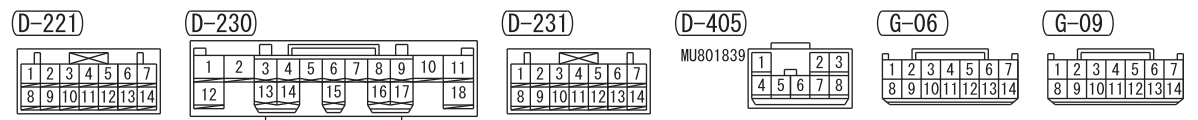

<VEHICLES FOR AUSTRALIA AND NEW ZEALAND>

Wire colour code
B : Black LG : Light green G : Green L : Blue W : White Y : Yellow SB : Sky blue BR : Brown
O : Orange GR : Grey R : Red P : Pink V : Violet PU : Purple SI : Silver BE : Beige