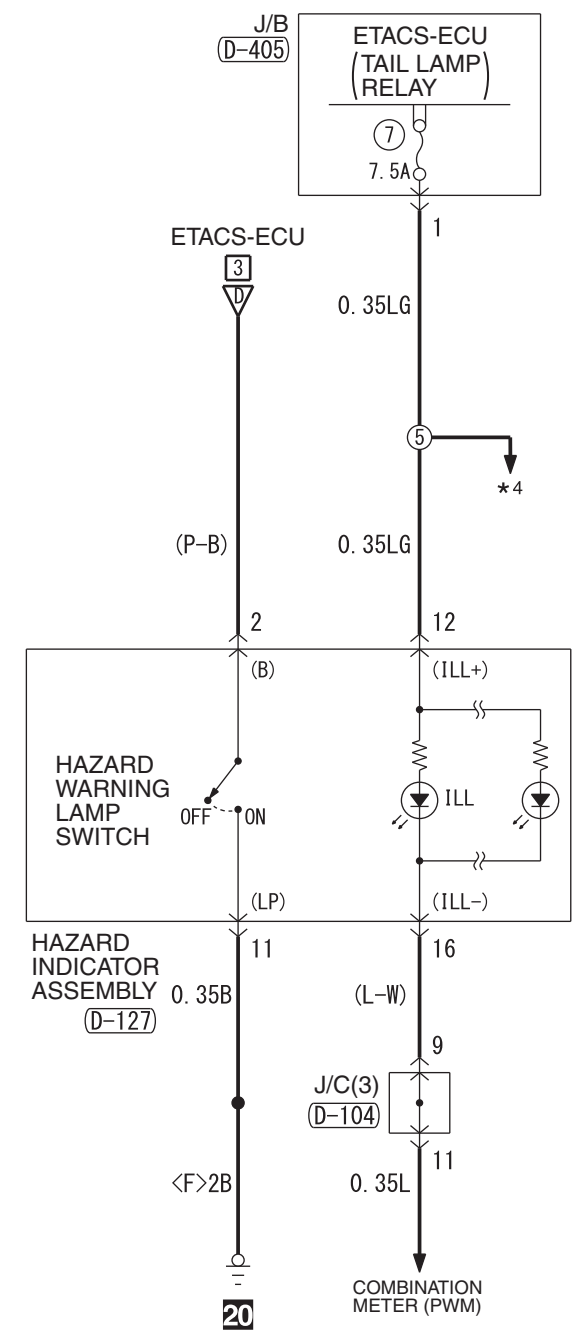

<DOOR MIRROR TYPE>

- NOTE
- *3: ·A/C-ECU
 - ASC OFF SWITCH
 - CLOCK
 - COMBINATION METER
 - CRUISE CONTROL SWITCH
 - HEADLAMP MANUAL LEVELLING SWITCH
 - HEATER CONTROL PANEL
 - MULTIVISION DISPLAY
 - RADIO AND CD PLAYER
 - SPARE CONNECTOR (FOR AUDIO)
 - STEERING WHEEL MULTI-FUNCTION SWITCH
 - *4: ·A/C-ECU
 - ASC OFF SWITCH
 - COMBINATION METER
 - CRUISE CONTROL SWITCH
 - DRIVE MODE-SELECTOR
 - GLOVE BOX LAMP
 - HEADLAMP MANUAL LEVELLING SWITCH
 - HEATER CONTROLLER ASSEMBLY
 - MULTIVISION DISPLAY
 - RADIO AND CD PLAYER
 - REAR DIFFERENTIAL LOCK SWITCH
 - SELECTOR LEVER ASSEMBLY
 - STEERING WHEEL MULTI-FUNCTION SWITCH

<EXCEPT VEHICLES FOR AUSTRALIA AND NEW ZEALAND>

<VEHICLES FOR AUSTRALIA AND NEW ZEALAND>

Wire colour code
 B : Black LG : Light green G : Green L : Blue W : White Y : Yellow SB : Sky blue BR : Brown
 O : Orange GR : Grey R : Red P : Pink V : Violet PU : Purple SI : Silver BE : Beige