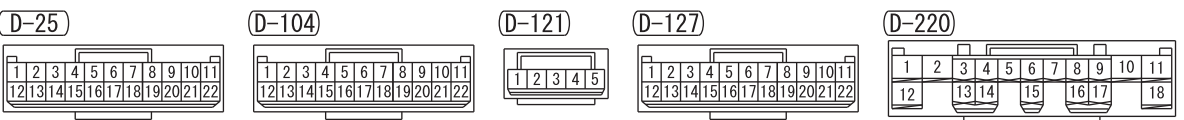

<DOOR MIRROR TYPE>

- NOTE
- *3: ·A/C-ECU
 - ASC OFF SWITCH
 - CLOCK
 - COMBINATION METER
 - CRUISE CONTROL SWITCH
 - HEADLAMP MANUAL LEVELLING SWITCH
 - HEATER CONTROL PANEL
 - MULTIVISION DISPLAY
 - RADIO AND CD PLAYER
 - SPARE CONNECTOR (FOR AUDIO)
 - STEERING WHEEL MULTI-FUNCTION SWITCH
 - *4: ·A/C-ECU
 - ASC OFF SWITCH
 - COMBINATION METER
 - CRUISE CONTROL SWITCH
 - DRIVE MODE-SELECTOR
 - GLOVE BOX LAMP
 - HEADLAMP MANUAL LEVELLING SWITCH
 - HEATER CONTROLLER ASSEMBLY
 - MULTIVISION DISPLAY
 - RADIO AND CD PLAYER
 - REAR DIFFERENTIAL LOCK SWITCH
 - SELECTOR LEVER ASSEMBLY
 - STEERING WHEEL MULTI-FUNCTION SWITCH

<EXCEPT VEHICLES FOR AUSTRALIA AND NEW ZEALAND>

<VEHICLES FOR AUSTRALIA AND NEW ZEALAND>

Wire colour code
 B : Black LG : Light green G : Green L : Blue W : White Y : Yellow SB : Sky blue BR : Brown
 O : Orange GR : Grey R : Red P : Pink V : Violet PU : Purple SI : Silver BE : Beige