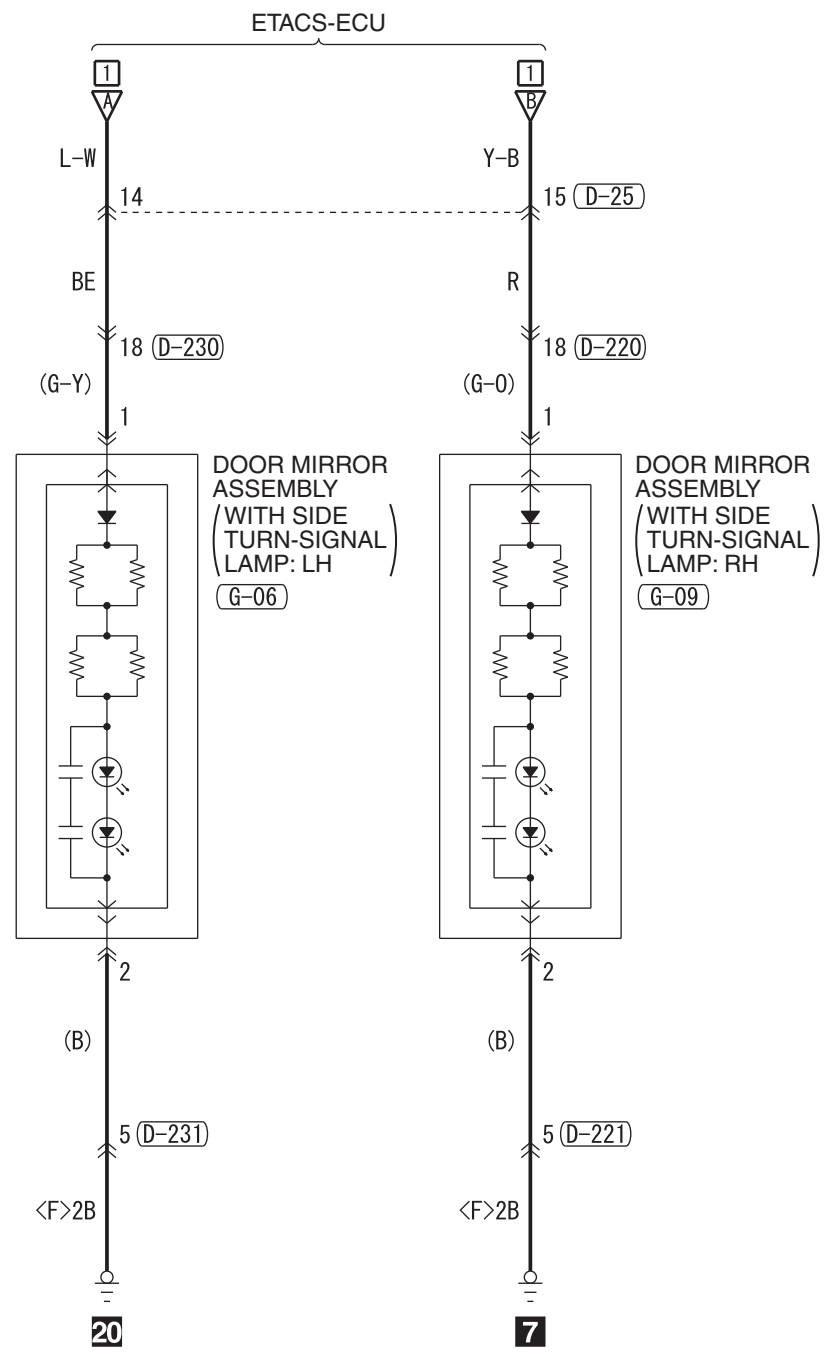

<DOOR MIRROR TYPE>

- NOTE
- *3: ·A/C-ECU
 - ASC OFF SWITCH
 - CLOCK
 - COMBINATION METER
 - CRUISE CONTROL SWITCH
 - HEADLAMP MANUAL LEVELLING SWITCH
 - HEATER CONTROL PANEL
 - MULTIVISION DISPLAY
 - RADIO AND CD PLAYER
 - SPARE CONNECTOR (FOR AUDIO)
 - STEERING WHEEL MULTI-FUNCTION SWITCH
 - *4: ·A/C-ECU
 - ASC OFF SWITCH
 - COMBINATION METER
 - CRUISE CONTROL SWITCH
 - DRIVE MODE-SELECTOR
 - GLOVE BOX LAMP
 - HEADLAMP MANUAL LEVELLING SWITCH
 - HEATER CONTROLLER ASSEMBLY
 - MULTIVISION DISPLAY
 - RADIO AND CD PLAYER
 - REAR DIFFERENTIAL LOCK SWITCH
 - SELECTOR LEVER ASSEMBLY
 - STEERING WHEEL MULTI-FUNCTION SWITCH

<EXCEPT VEHICLES FOR AUSTRALIA AND NEW ZEALAND>

<VEHICLES FOR AUSTRALIA AND NEW ZEALAND>

Wire colour code
 B : Black LG : Light green G : Green L : Blue W : White Y : Yellow SB : Sky blue BR : Brown
 O : Orange GR : Grey R : Red P : Pink V : Violet PU : Purple SI : Silver BE : Beige