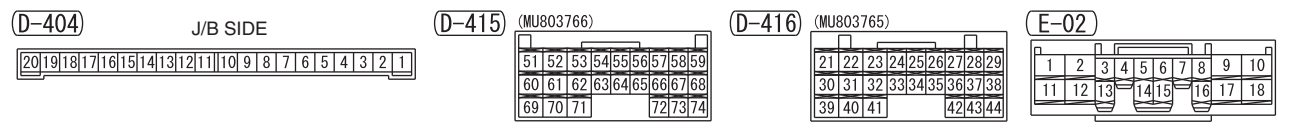

NOTE

- *1: VEHICLES WITH VEHICLE-SPEED SENSITIVE AUTOMATIC DOOR LOCK (WITH IMPACT-SENSITIVE UNLOCK MECHANISM)
- *2: VEHICLES WITH KEYLESS ENTRY SYSTEM

Wire colour code
 B : Black LG : Light green G : Green L : Blue W : White Y : Yellow SB : Sky blue BR : Brown
 O : Orange GR : Grey R : Red P : Pink V : Violet PU : Purple SI : Silver BE : Beige