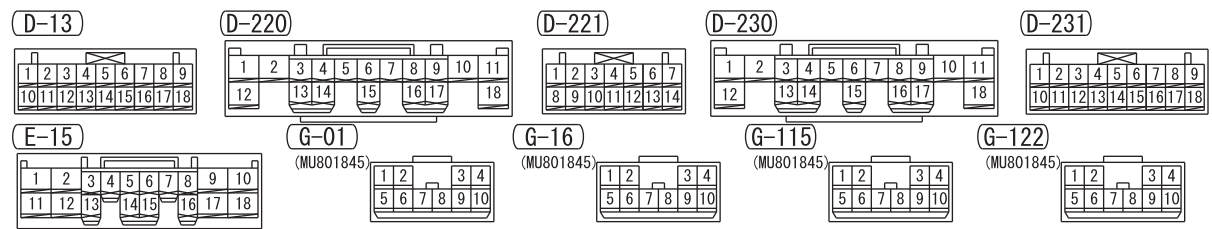

NOTE

- *1: VEHICLES WITH VEHICLE-SPEED SENSITIVE AUTOMATIC DOOR LOCK (WITH IMPACT-SENSITIVE UNLOCK MECHANISM)
- *2: VEHICLES WITH KEYLESS ENTRY SYSTEM

Wire colour code
 B : Black LG : Light green G : Green L : Blue W : White Y : Yellow SB : Sky blue BR : Brown
 O : Orange GR : Grey R : Red P : Pink V : Violet PU : Purple SI : Silver BE : Beige