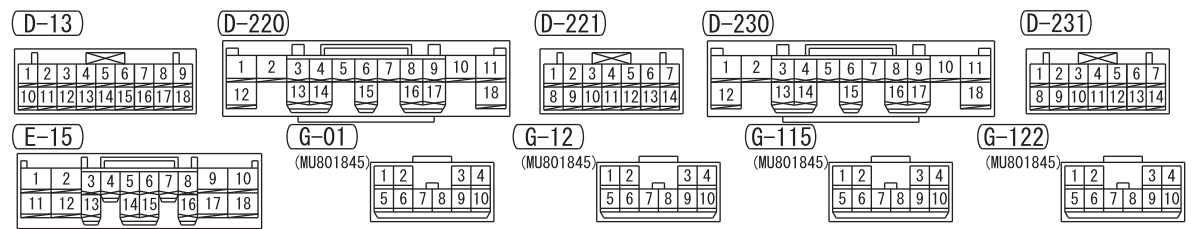

NOTE
 *1 : VEHICLES WITH VEHICLE-SPEED SENSITIVE AUTOMATIC DOOR LOCK (WITH IMPACT-SENSITIVE UNLOCK MECHANISM)
 *2 : VEHICLES WITH KEYLESS ENTRY SYSTEM

Wire colour code
 B : Black LG : Light green G : Green L : Blue W : White Y : Yellow SB : Sky blue BR : Brown
 O : Orange GR : Grey R : Red P : Pink V : Violet PU : Purple SI : Silver BE : Beige