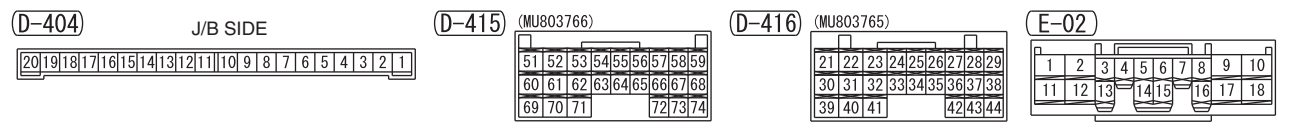

NOTE
 *1 : VEHICLES WITH VEHICLE-SPEED SENSITIVE AUTOMATIC DOOR LOCK (WITH IMPACT-SENSITIVE UNLOCK MECHANISM)
 *2 : VEHICLES WITH KEYLESS ENTRY SYSTEM

Wire colour code
 B : Black LG : Light green G : Green L : Blue W : White Y : Yellow SB : Sky blue BR : Brown
 O : Orange GR : Grey R : Red P : Pink V : Violet PU : Purple SI : Silver BE : Beige