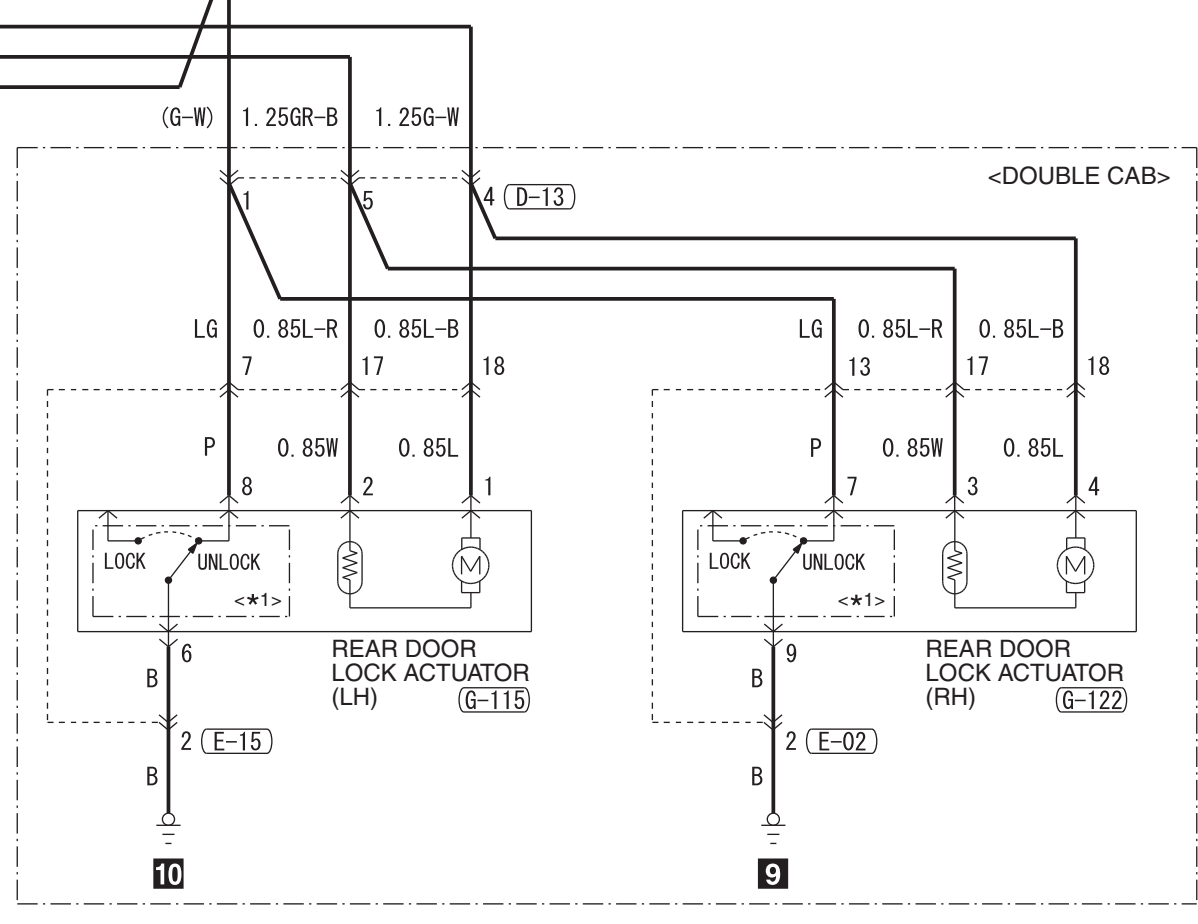

NOTE
 *1 : VEHICLES WITH VEHICLE-SPEED SENSITIVE AUTOMATIC DOOR LOCK (WITH IMPACT-SENSITIVE UNLOCK MECHANISM)
 *2 : VEHICLES WITH KEYLESS ENTRY SYSTEM

Wire colour code
 B : Black LG : Light green G : Green L : Blue W : White Y : Yellow SB : Sky blue BR : Brown
 O : Orange GR : Grey R : Red P : Pink V : Violet PU : Purple SI : Silver BE : Beige