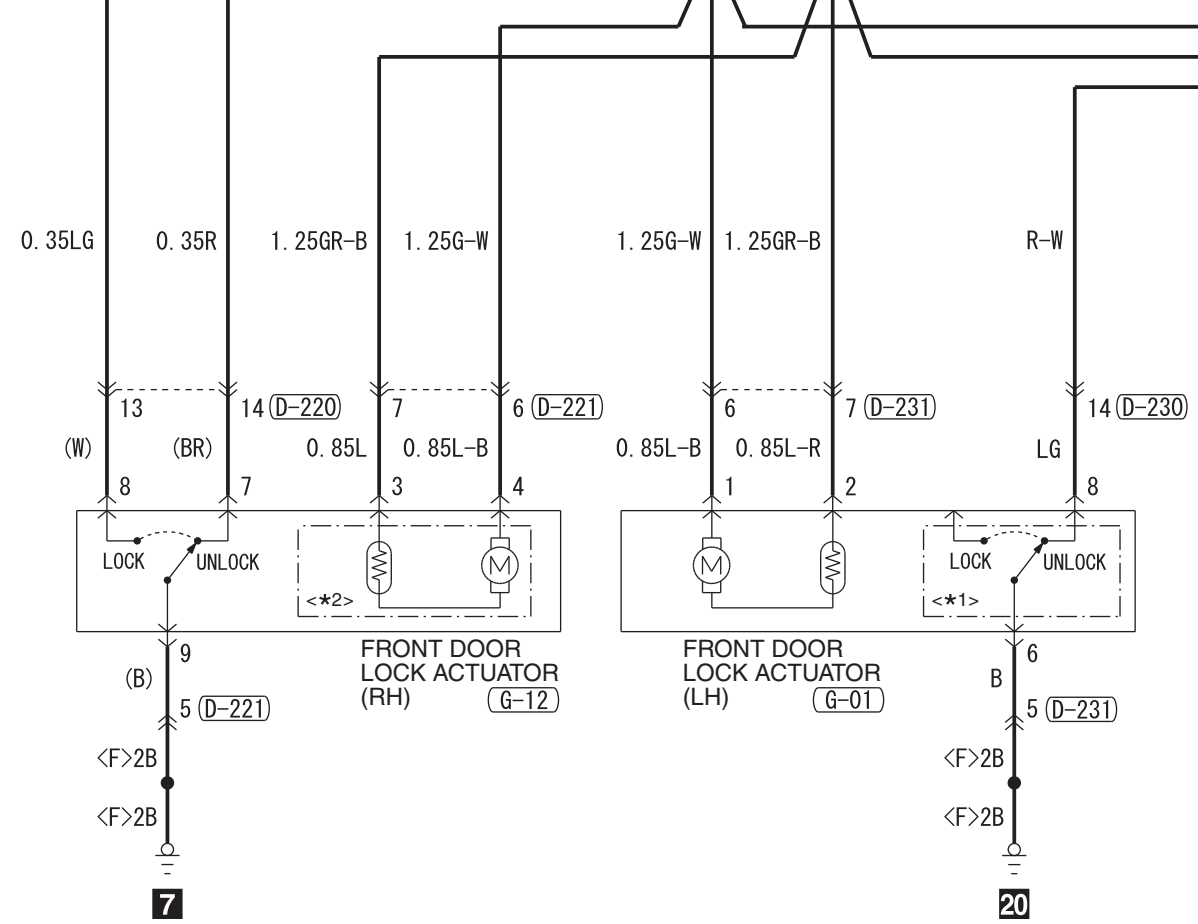

NOTE
 *1 : VEHICLES WITH VEHICLE-SPEED SENSITIVE AUTOMATIC DOOR LOCK (WITH IMPACT-SENSITIVE UNLOCK MECHANISM)
 *2 : VEHICLES WITH KEYLESS ENTRY SYSTEM

Wire colour code
 B : Black LG : Light green G : Green L : Blue W : White Y : Yellow SB : Sky blue BR : Brown
 O : Orange GR : Grey R : Red P : Pink V : Violet PU : Purple SI : Silver BE : Beige