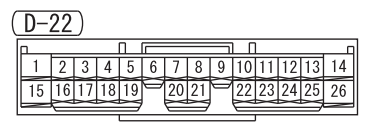

- A/C-ECU
- CLOCK
- COMBINATION METER
- DRIVE MODE-SELECTOR
- GLOVE BOX LAMP
- HAZARD INDICATOR ASSEMBLY
- HEATER CONTROLLER ASSEMBLY
- RADIO AND CD PLAYER
- REAR DIFFERENTIAL LOCK SWITCH
- SPARE CONNECTOR (FOR AUDIO)
- STEERING WHEEL MULTI-FUNCTION SWITCH