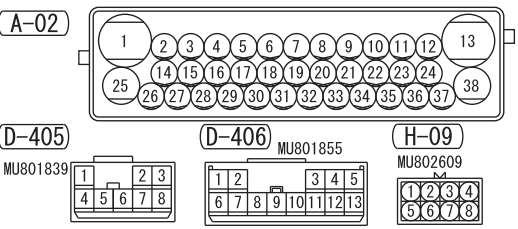

- A/C-ECU
- CLOCK
- COMBINATION METER
- DRIVE MODE-SELECTOR
- GLOVE BOX LAMP
- HAZARD INDICATOR ASSEMBLY
- HEATER CONTROLLER ASSEMBLY
- RADIO AND CD PLAYER
- REAR DIFFERENTIAL LOCK SWITCH
- SPARE CONNECTOR (FOR AUDIO)
- STEERING WHEEL MULTI-FUNCTION SWITCH

Wire colour code  
 B : Black LG : Light green G : Green L : Blue W : White Y : Yellow SB : Sky blue BR : Brown  
 O : Orange GR : Grey R : Red P : Pink V : Violet PU : Purple SI : Silver BE : Beige